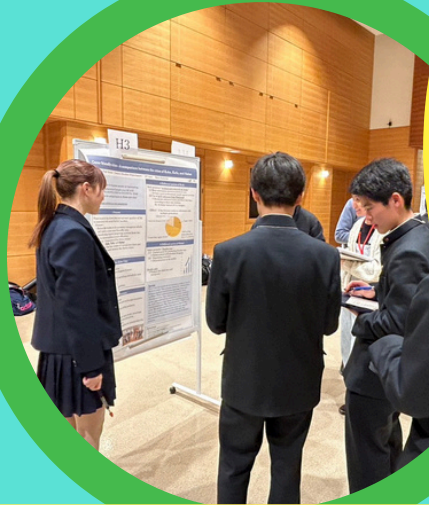

To international students

- Date & Time: March 6, 14:00-16:00
- Venue: Hyogo International House

More than 100 students from 3 high schools in Kobe will give presentations of their research in English. They are divided into 30 groups and see the presentations each other. Comments and helpful tips from international students are needed. If you speak in English, please join in!!

Apply here

It will be closed when the applicants are full.

MAP

3 high schools will come on the day

Hyogo Prefectural KOBE high school

Kobe high school is renowned for its high level education in science. It offers various international exchange programs. It's famous for its long tradition. Designated as a "Super Science High School" by the government several times.

Hyogo Prefectural HYOGO Senior High School

Hyogo High School is designated as SGH: Super Global High School by Japanese government. It started in 2014, in order to educate global leaders who can be active internationally, motivating students to foster interest in social issues.