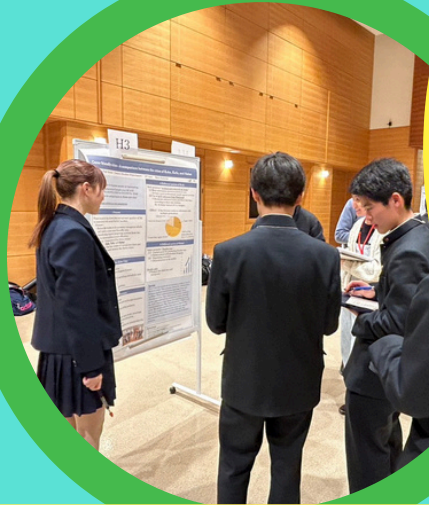

To international students

- Date & Time: March 6, 14:00-16:00
- Venue: Hyogo International House

More than 100 students from 3 high school in Kobe will give presentations of their research in English. They are divided into 30 groups and see the presentations each other. Comments and helpful tips from international students are needed. If you speak in English, please join in!!

Apply here

It will be closed when the applicants are full.

MAP

3 high schools will come on the day

Hyogo Prefectural KOBE high school

Kobe high school is renowned for its high level education in science. It offers various international exchange programs. It's famous for its long tradition. Designated as a "Super Science High School" by the government several times.

Hyogo Prefectural HYOGO Senior High School

Hyogo High School is designated as SGH: Super Global High School by Japanese government. It started in 2014, in order to educate global leaders who can be active internationally, motivating students to foster interest in social issues.